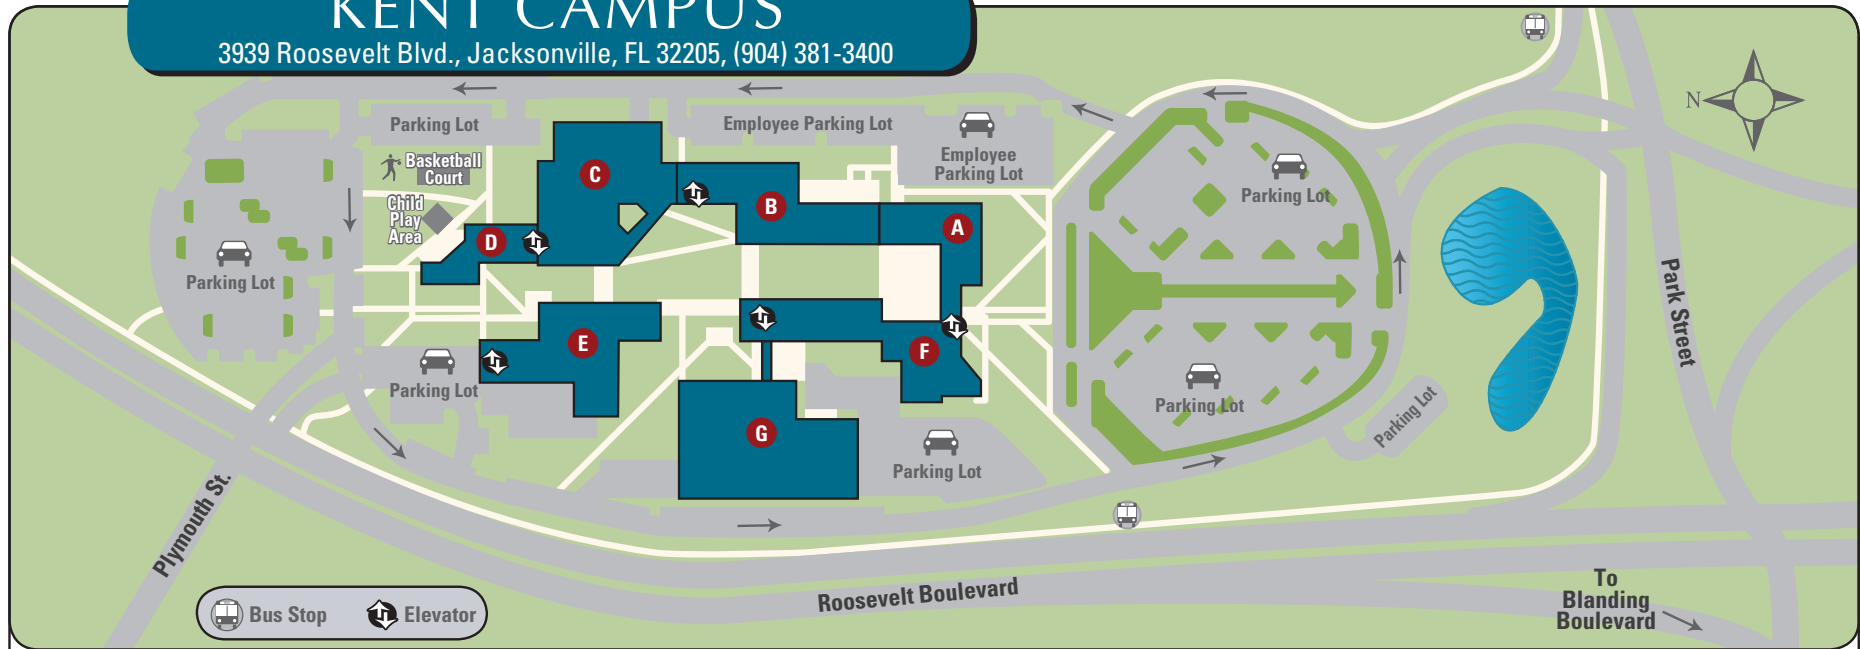

# KENT CAMPUS

3939 Roosevelt Blvd., Jacksonville, FL 32205, (904) 381-3400