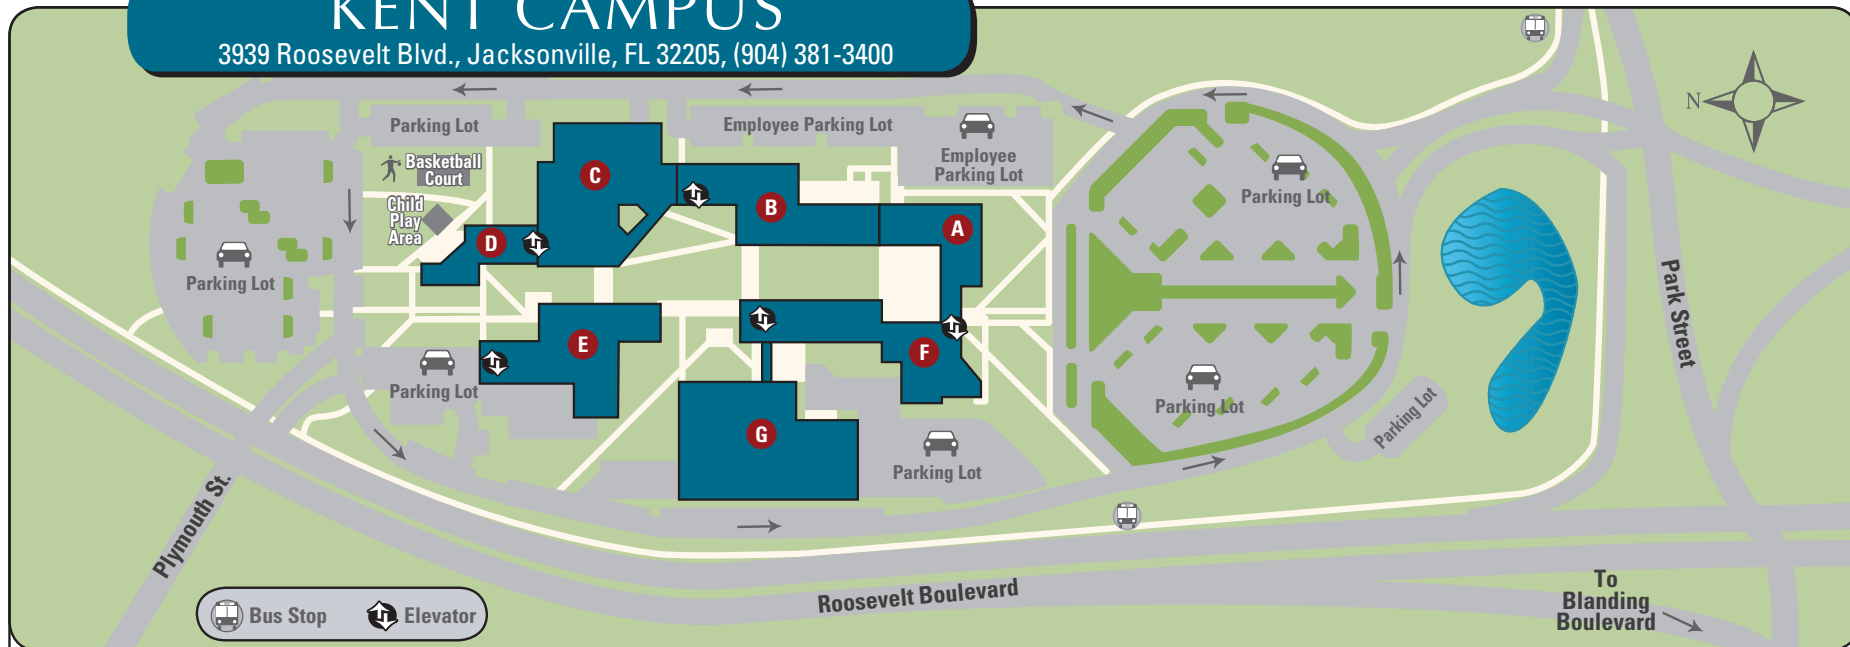

KENT CAMPUS

3939 Roosevelt Blvd., Jacksonville, FL 32205, (904) 381-3400

A Building A, First Floor

Administrative Services..... A-100H
 Assessment and Certification Center..... A-102
 Campus President's Office..... A-100F
 Executive Dean's Office..... A-100J